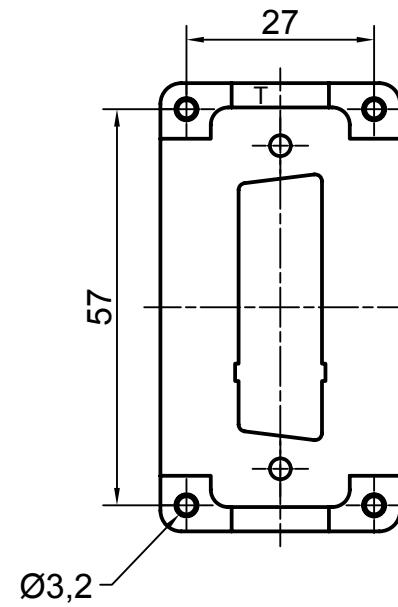

Diritti riservati

All rights reserved

Date 10.01.2007	CR 25 AD1	Scale	
Sign.	plates for 1 D-SUB insert 25 poles	1:1	