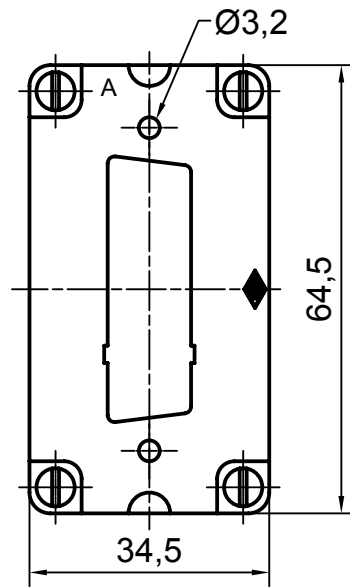

Diritti riservati

All rights reserved

Date 10.01.2007	CR 25 AD1	Scale	
Sign.	plates for 1 D-SUB insert 25 poles	1:1	